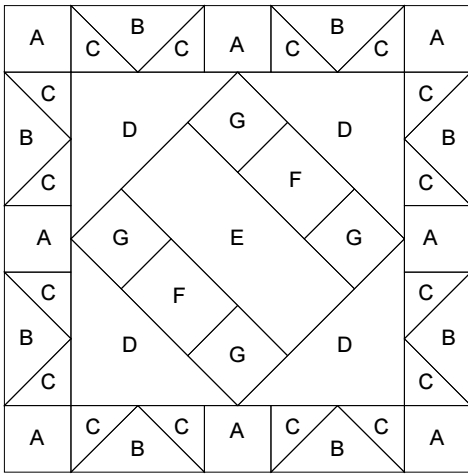

Coffin Star

Key Block (27/100 actual size)

Cutting Diagrams

Patch Count

Five Patch Shoo Fly

Key Block (27/100 actual size)

Cutting Diagrams

Garden Patch

Cutting Diagrams

Road to California

Key Block (27/100 actual size)

Cutting Diagrams

Patch Count

6-Grid Chain

Key Block (27/100 actual size)

Cutting Diagrams

Sarah's Choice

Key Block (27/100 actual size)

Cutting Diagrams

Patch Count

Card Trick

Key Block (27/100 actual size)

Cutting Diagrams

Patch Count

2058a

Key Block (27/100 actual size)

Cutting Diagrams

Patch Count

4 patches

1 patch

2 patches

4 patches