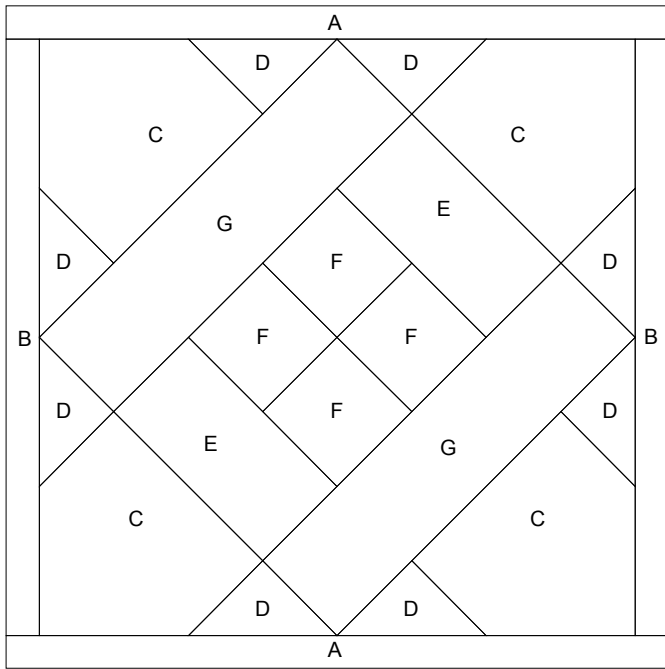

The Jane Stickle Quilt - Block H1

SET PRINTER TO "ACTUAL SIZE" WHEN PRINTING THIS PAGE.

SET PRINTER TO "ACTUAL SIZE" WHEN PRINTING THIS PAGE.

2"